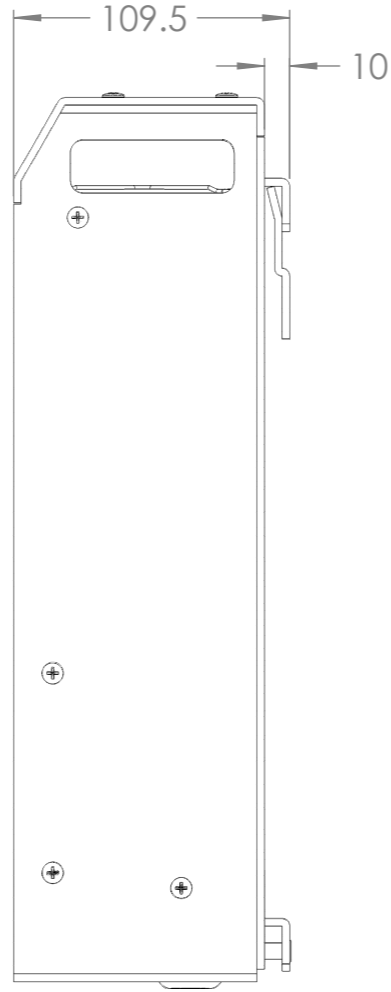

Dimension Drawing - Centaur Charger	
CCH012020000	Centaur Charger 12/20(3) 120-240V
CCH012030000	Centaur Charger 12/30(3) 120-240V
CCH024016000	Centaur Charger 24/16(3) 120-240V

Dimensions in mm