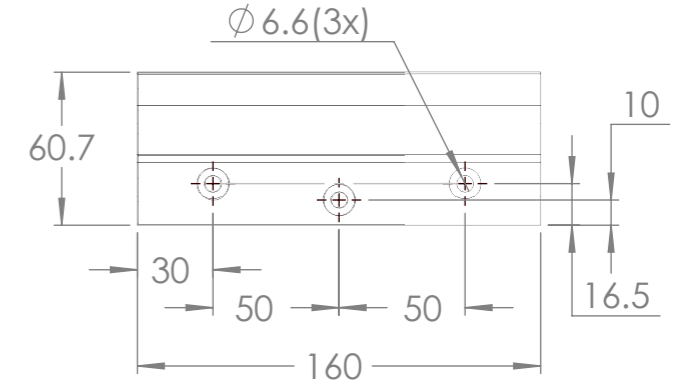

Dimension Drawing - Centaur Charger	
CCH012020000	Centaur Charger 12/20(3) 120-240V
CCH012030000	Centaur Charger 12/30(3) 120-240V
CCH024016000	Centaur Charger 24/16(3) 120-240V

Dimensions in mm