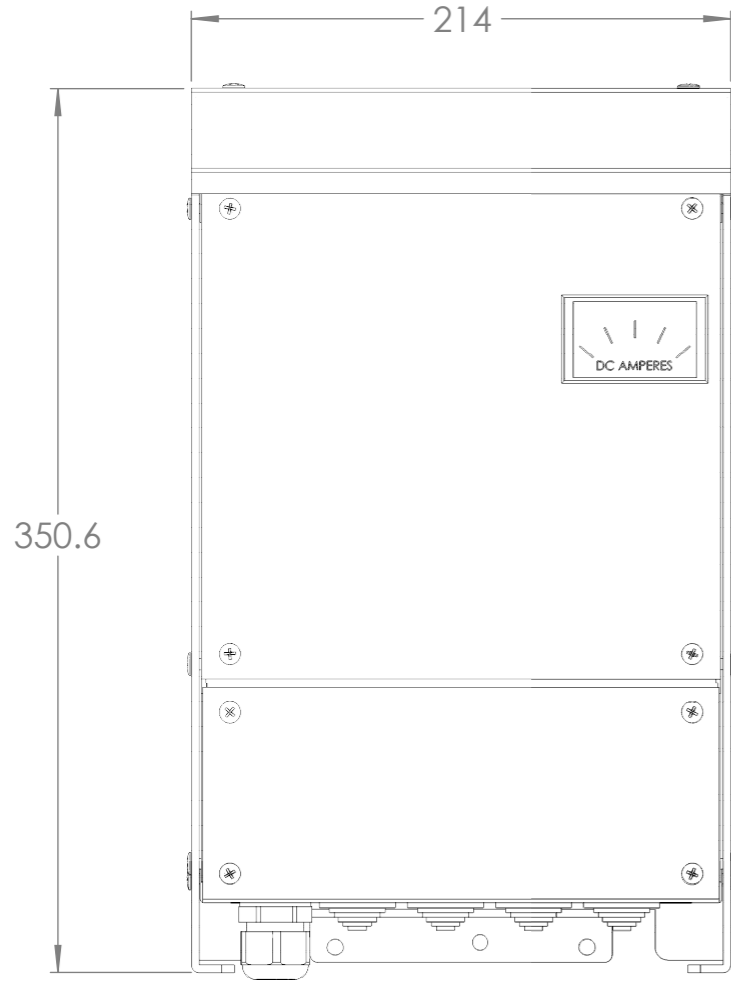

Dimension Drawing - Centaur Charger	
CCH012020000	Centaur Charger 12/20(3) 120-240V
CCH012030000	Centaur Charger 12/30(3) 120-240V
CCH024016000	Centaur Charger 24/16(3) 120-240V

Dimensions in mm