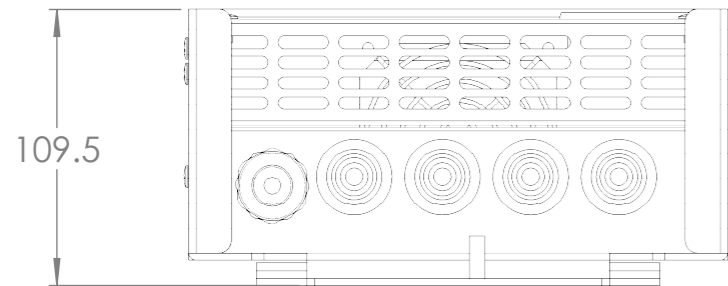

Dimension Drawing - Centaur Charger	
CCH012020000	Centaur Charger 12/20(3) 120-240V
CCH012030000	Centaur Charger 12/30(3) 120-240V
CCH024016000	Centaur Charger 24/16(3) 120-240V

Dimensions in mm