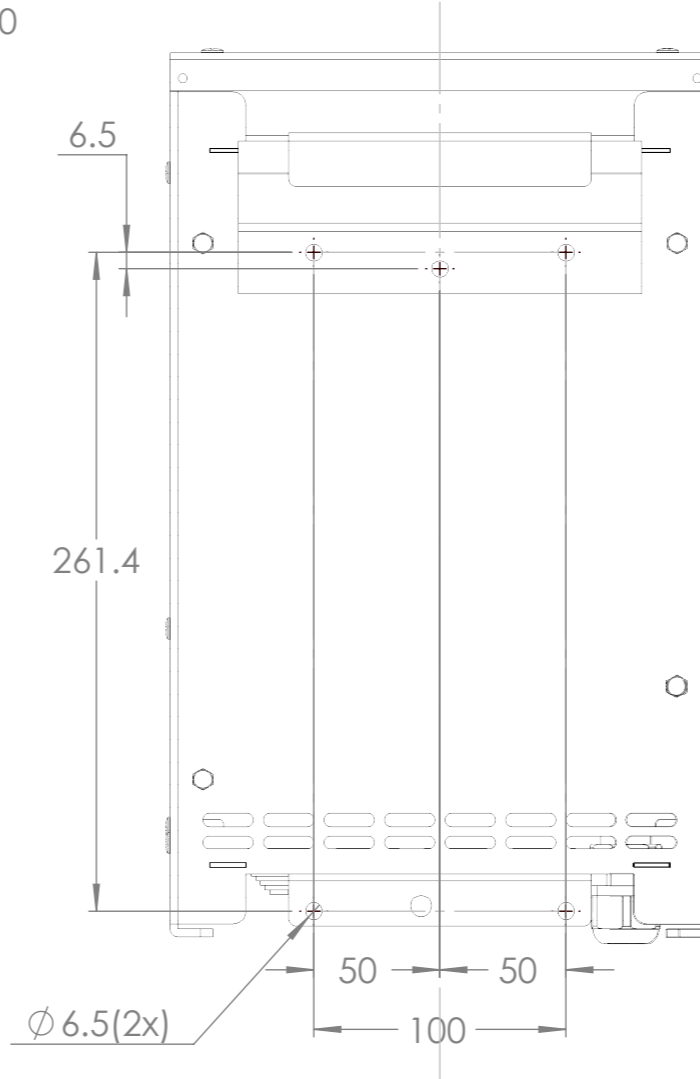

Dimension Drawing - Centaur Charger	
CCH012020000	Centaur Charger 12/20(3) 120-240V
CCH012030000	Centaur Charger 12/30(3) 120-240V
CCH024016000	Centaur Charger 24/16(3) 120-240V

Dimensions in mm